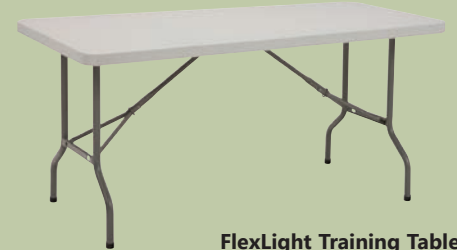

48" CLASS Desk
(38676 KP)

36" Evolution Desk
(38912 ID)

Evolution: The Evolution Computer Desk is contemporary in style and function. The sleek bull-nose front edge combined with quality steel legs set a higher standard for computer desks. Can be ordered in 24" or 30" depths for optimal space requirements. The Evolution line is available with adjustable legs for ultimate height flexibility and also in a stand-up desk height for an ergonomic alternative.
(Available in 6 widths from 30" - 72")

36" Evolution stand-up Desk
(38930 CHB)

60" Evolution ADA Desk (electric adjust)
space for optional CPU sling outside table legs
(38937 CHB)

Evolution ADA: Spectrum's Liberty Desks are designed to meet Federal ADA requirements with features that also make for exceptional sit-to-stand desks. Flexibility and functionality are at a premium with height-adjustable work surfaces and exceptional cord management capabilities. The Liberty hand-adjust version features a retractable handle, while a whisper-quiet electric motor moves the electric-adjust version with the push of a button. Electric is programmable for preset heights.

44" Evolution ADA Desk (hand adjust)
handle can retract under work surface
(38933 CHB)

60" Multi-use Student Desk
Perfect for laptop usage when combined with optional UL approved power/communications module. - 99028 (67067 CD)

Flex Nesting Table
72"W x 30"D work surface flips vertically, reducing the footprint for storage (nesting) 48"W, 60"W, and 72"W in 24"D also available. Adjustable legs are standard on all desks. (37315 CHB)