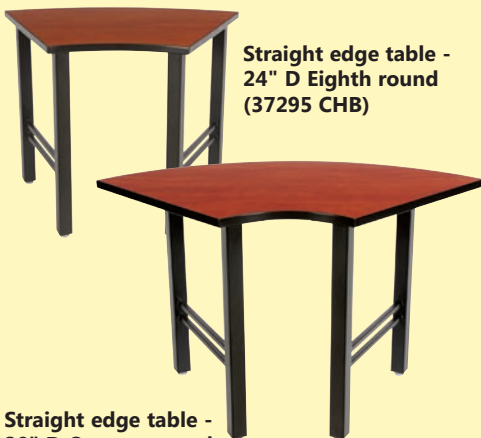

Straight edge table - 24" D Eighth round
(37295 CHB)

Straight edge table - 30" D Quarter round
(37298 CHB)

Flex Training Table System: Flexibility is combined with Spectrum quality to provide a stylish table system that is easy to reconfigure. Constant classroom reconfigurations put a good deal of wear and tear on furniture, but Spectrum's Flex Training Tables are built to last. Available with adjustable glides or locking swivel casters for added mobility.

Table lengths are available in 48", 60", and 72" widths, and in depths of 24" and 30". When combined with round, half round, quarter round, or eighth round, your layouts are only limited by your imagination.